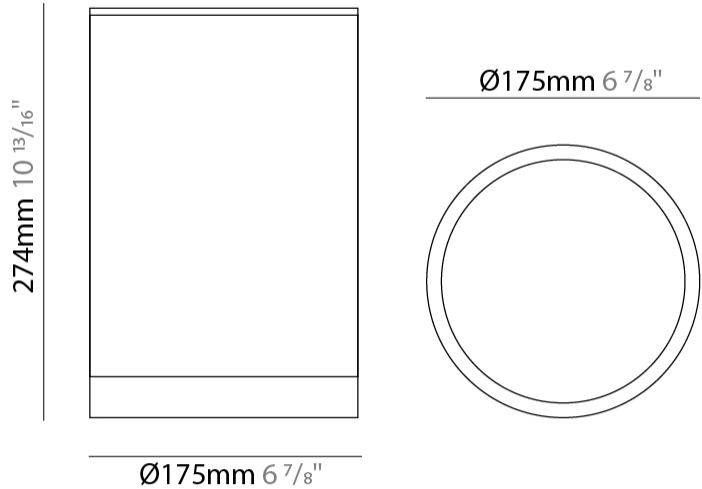

EMME SURFACE

E10C0024-

base number   Color   Finish   Lens
Temperature   Options   Options

1. To build a product code in our configurator select the specify button on the base model # product page
2. To build a manual product code on this datasheet choose from the options listed below in blue font and add the suffix to the base model #

GENERAL

Series: Emme
Brand: Side
Division: Exterior
Mounting Type: Surface
Mounting Location: Ceiling
Subcategory: Downlight

PHYSICAL

Shape: Cylinder
Diameter (mm): 175
Diameter (in): 6 ⁷/₈
Height (mm): 274
Height (in): 10 ¹³/₁₆
Light Distribution: Direct
Weight (kg): 4.25
Weight (lbs): 9.4
Diffuser: Clear tempered glass
Fixture Finish: WHI / BLK / GRY
Fixture Material: Aluminum Die Cast

ELECTRICAL

Lamp Type: LED (Zhaga Standard)
Input Wattage (W): 36 / 41.6
Total Output Wattage (W): 32 / 37.6
Dimming: Non-Dimming / Phase Dimming (120vac Only)
Driver Included: Yes
Driver Location: Integrated
Driver Type: Constant Current- Universal
Driver Class: Class 2
Input Voltage (V): 120 - 277
Constant Current (MA): 1050
Upon Request: Remote: 0-10Vdc dimming

LED

Color Temperature (°K): 3000 / 4000
Max. Delivered Lumen (lm): 2884.9 / 3147.1
Nominal Lumen (lm): 3300 / 3600
CRI: >80 CRI
Lamp Life (hrs): 50000

OPTICAL

Optic°: 25 / 40

RATINGS AND CERTIFICATIONS

Certified By: Certified for North American Standards
IP rating: IP65
IK Rating: IK06
Upon Request: Dark Sky Certification

4.5kg / 9.97 lbs