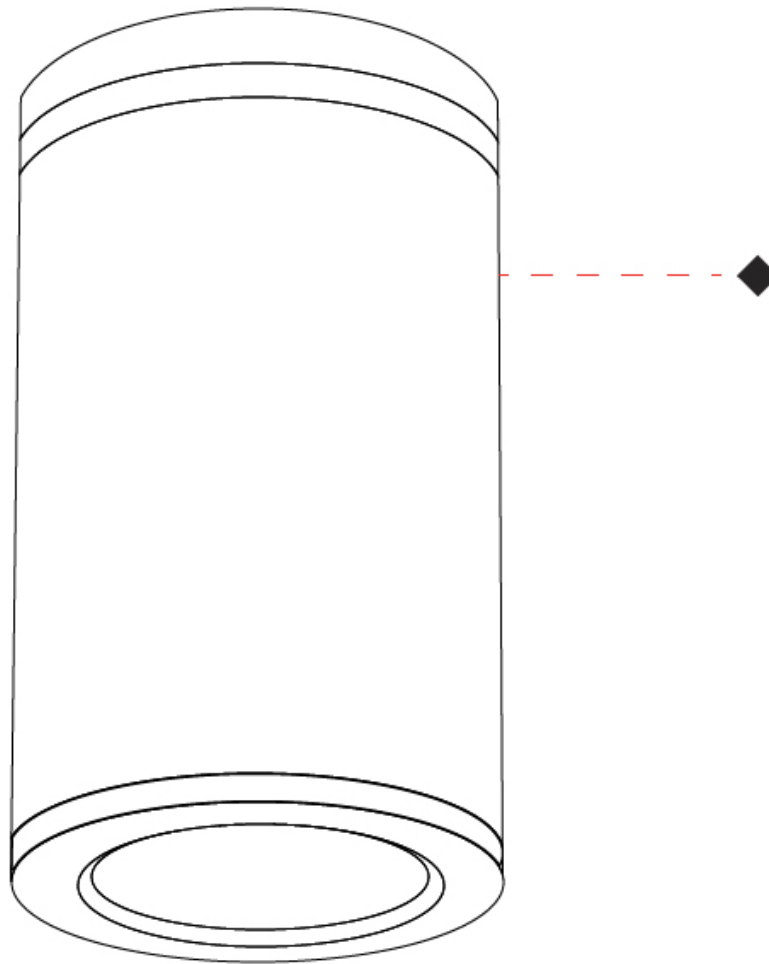

E10C0036-

PROJECT

TYPE

SPECIFIER

QUANTITY

DATE